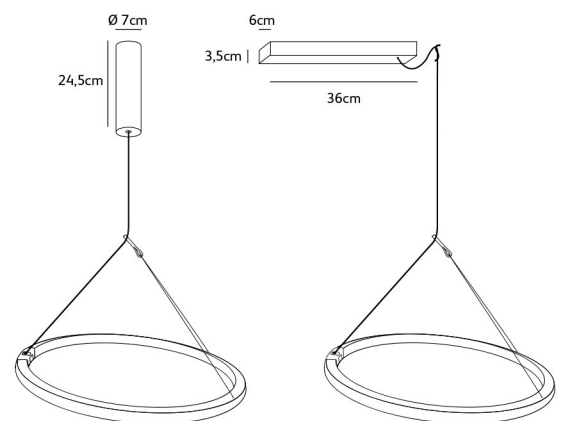

Øxh **110cm**
Standard cable length **300cm**
Light source **integrated**
LED 50W / 2500K / 1680lm
Net. weight **6kg**
Dimmable driver
Dimmer not included
IP 20

ace driver & driver box options

Add the desired driver and driver box to your order. The standard white driver box and TRIAC driver will be added to your order if no driver box or driver is mentioned in your purchase order. If you have an ornamental ceiling, please contact us for special options.

DRIVER.TRIAC	TRIAC driver (phase cut)
DRIVER.TYPE3	DALI/push on the mains driver

AC.DB.E.AN	ace driver box wxdxh = 36x6x3,5cm anodic brown
AC.DB.E.BL	ace driver box wxdxh = 36x6x3,5cm black
AC.DB.E.GM	ace driver box wxdxh = 36x6x3,5cm gunmetal
AC.DB.E.LA	ace driver box wxdxh = 36x6x3,5cm latte
AC.DB.E.MR	ace driver box wxdxh = 36x6x3,5cm marone NEW
AC.DB.E.WH	ace driver box wxdxh = 36x6x3,5cm white (standard)

AC.DB.CL.AN	ace driver box cilinder Øxh = 7x24,5cm anodic brown
AC.DB.CL.BL	ace driver box cilinder Øxh = 7x24,5cm black
AC.DB.CL.GM	ace driver box cilinder Øxh = 7x24,5cm gunmetal
AC.DB.CL.LA	ace driver box cilinder Øxh = 7x24,5cm latte
AC.DB.CL.MR	ace driver box cilinder Øxh = 7x24,5cm marone NEW
AC.DB.CL.WH	ace driver box cilinder Øxh = 7x24,5cm white

ace spare parts

AC.CE.TAB.LT	ace ceiling tab leather including plug and screw